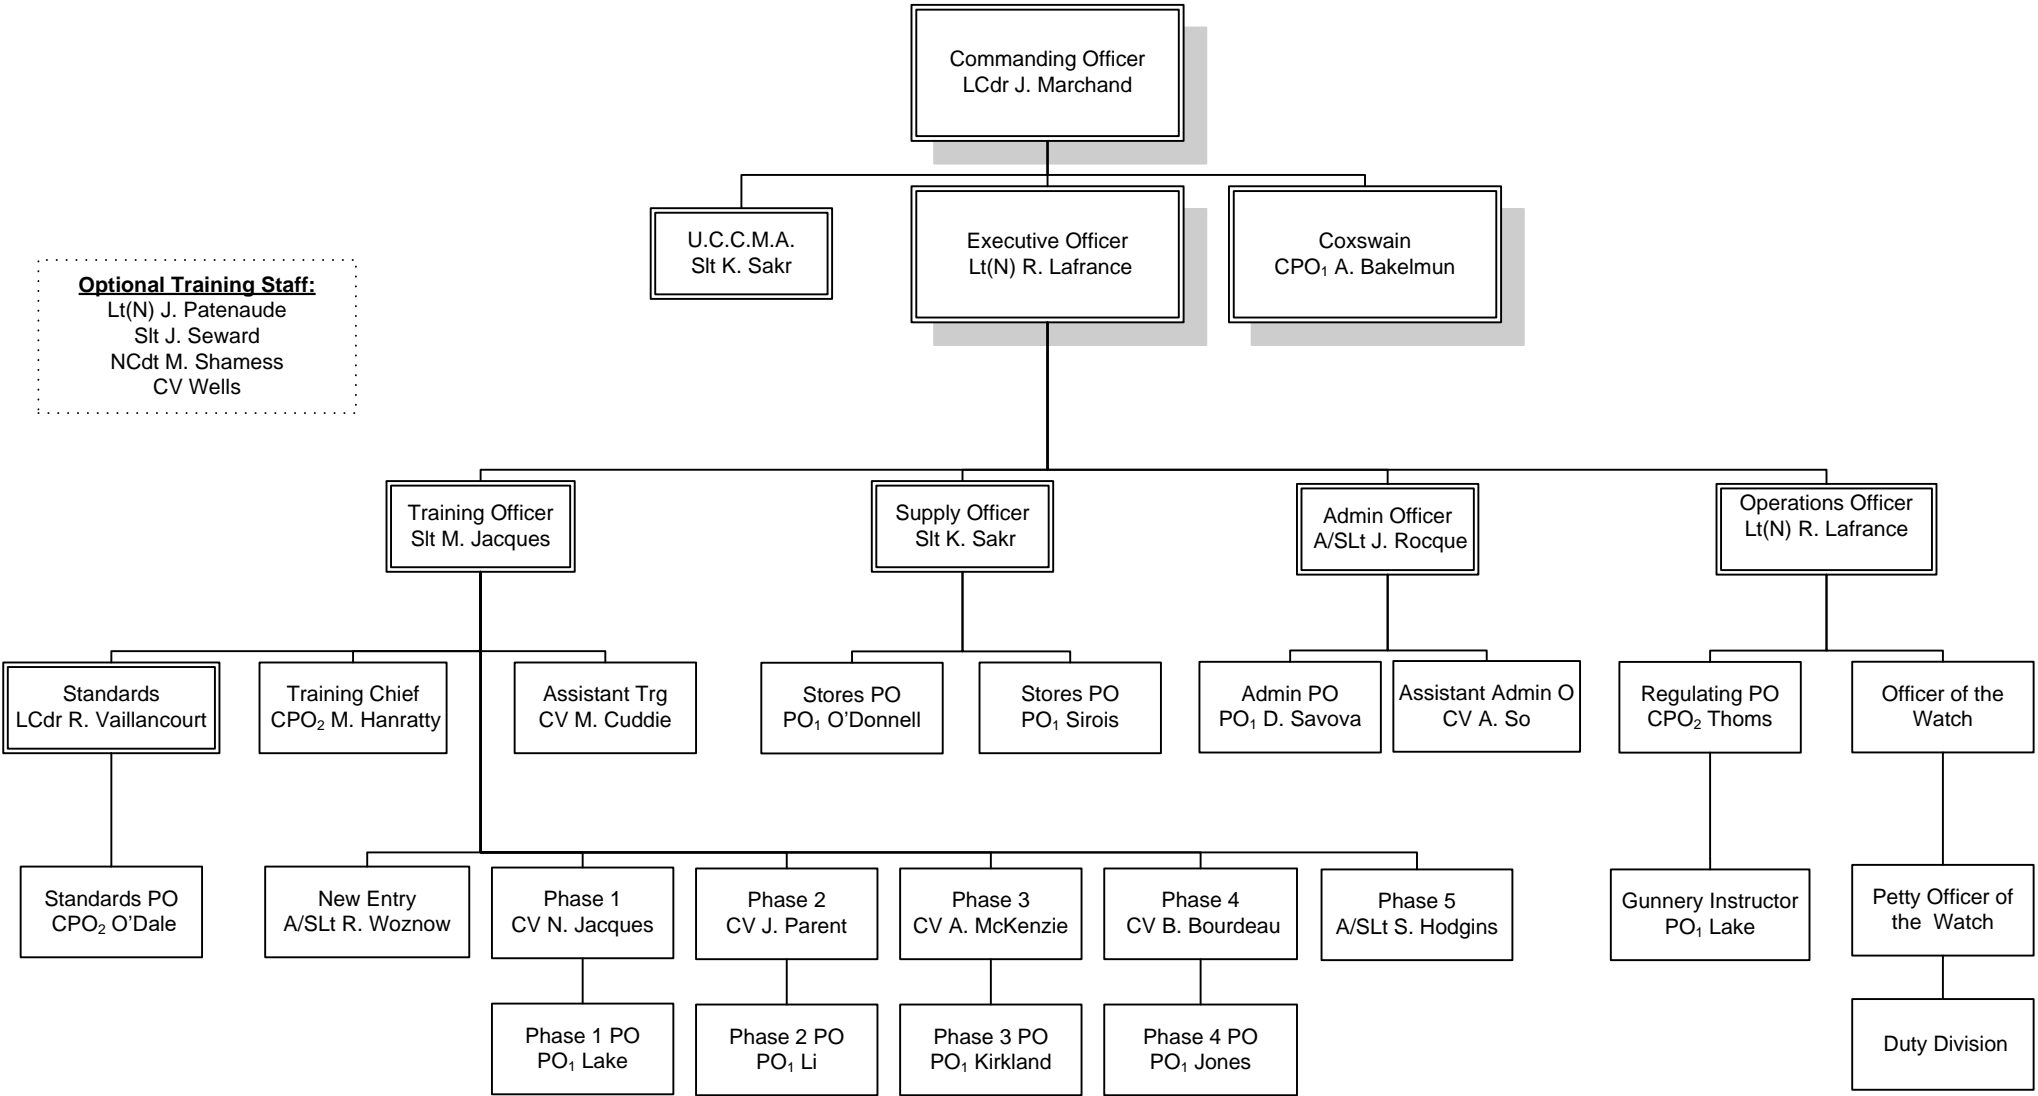

# R.C.S.C.C. 40 Falkland Organizational Chart

**Optional Training Staff:**  
 Lt(N) J. Patenaude  
 Slt J. Seward  
 NCdt M. Shamess  
 CV Wells